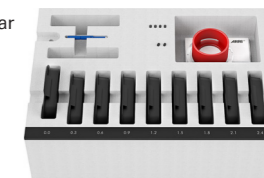

ALEXA LPL LF FSND Filter Set, Full

K2.0018790, includes:
K4.0015593 1x ALEXA LPL LF IFM Optical Clear
K4.0015594 1x ALEXA LPL LF FSND 0.3
K4.0015595 1x ALEXA LPL LF FSND 0.6
K4.0015596 1x ALEXA LPL LF FSND 0.9
K4.0015597 1x ALEXA LPL LF FSND 1.2
K4.0015598 1x ALEXA LPL LF FSND 1.5
K4.0015599 1x ALEXA LPL LF FSND 1.8
K4.0015600 1x ALEXA LPL LF FSND 2.1
K4.0015601 1x ALEXA LPL LF FSND 2.4
K2.72144.0 1x IFM/Extenders Depth Gauge DG-1
K4.0007655 1x ALEXA LF FSND Filter Case
K4.0007656 1x ALEXA FSND Filter Insertion Tool
K2.0019021 1x ALEXA LPL LF IFM Shim