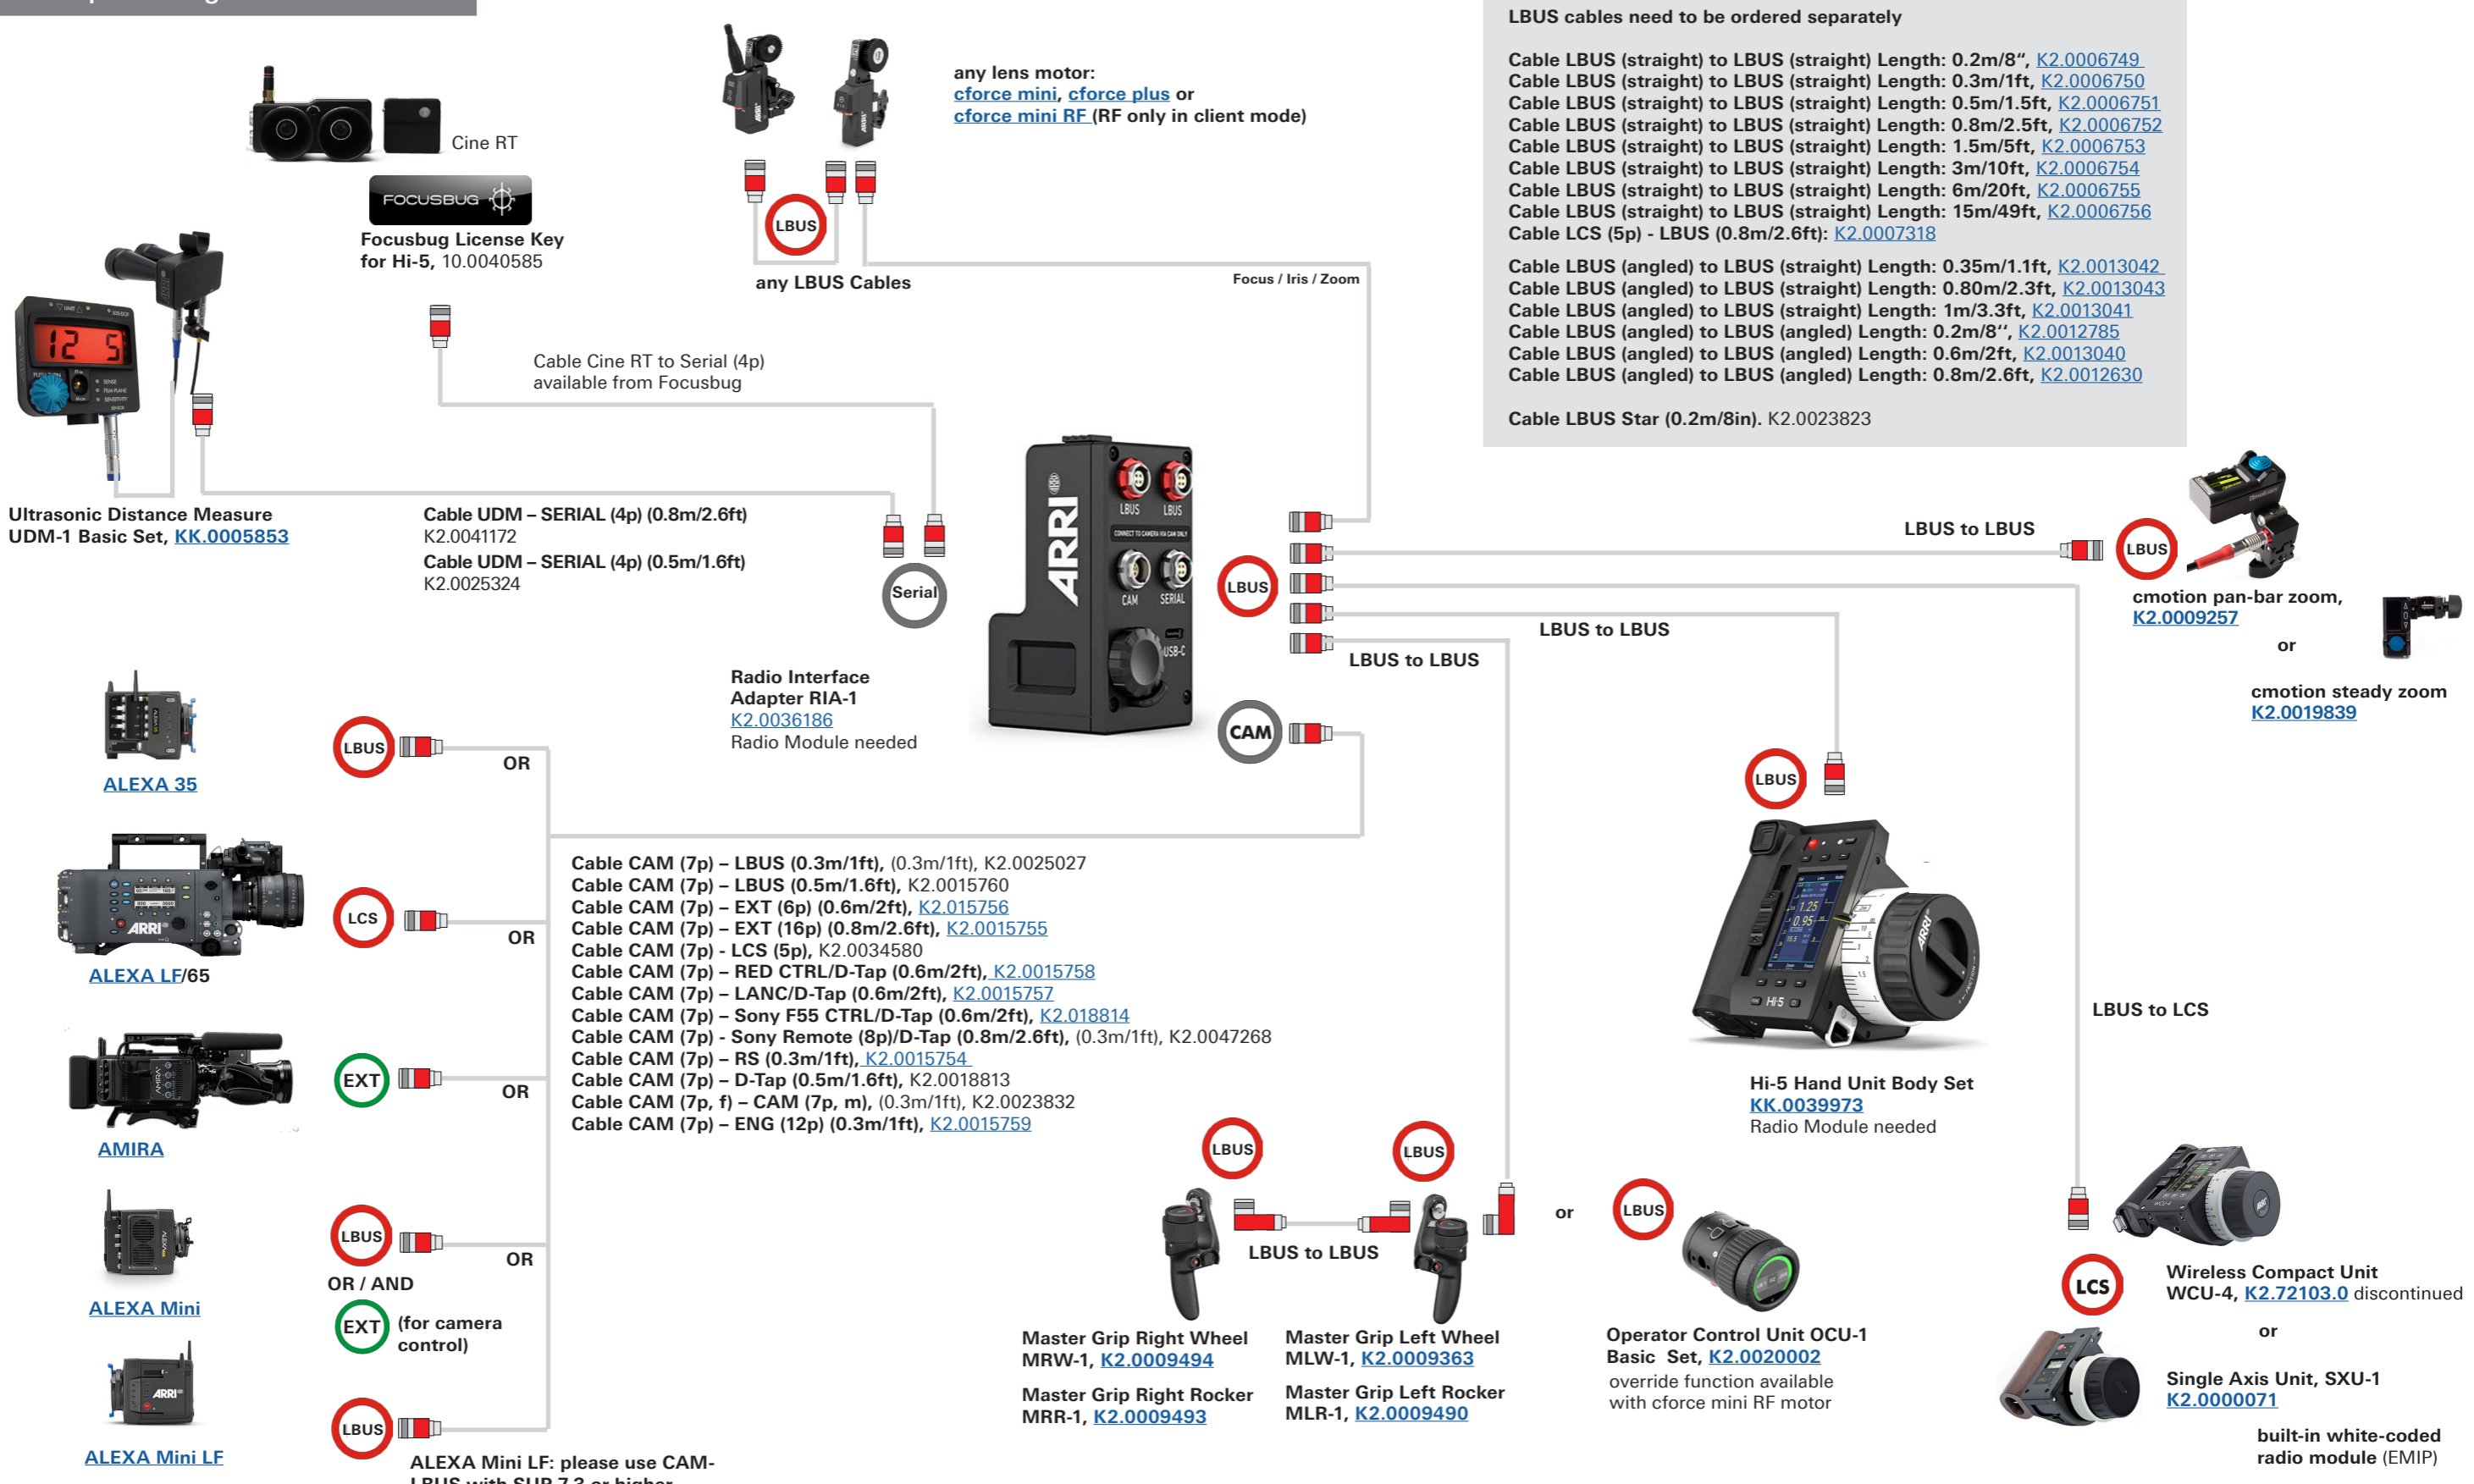

# Radio Interface Adapter RIA-1 - Configuration Overview

Configuration Overview | 4.1.2 / 2024.01

## RIA-1 Sample Configuration

© 2024 Arnold & Richter Cine Technik GmbH & Co. Betriebs KG. All rights reserved. This material is provided "as is" for information purposes only without any warranty. ARRI assumes no responsibility with regard to the performance or use of the products or typographical errors or inaccuracies of given information. Product specifications are subject to change without notice. For a full listing of all available components consult the price list.