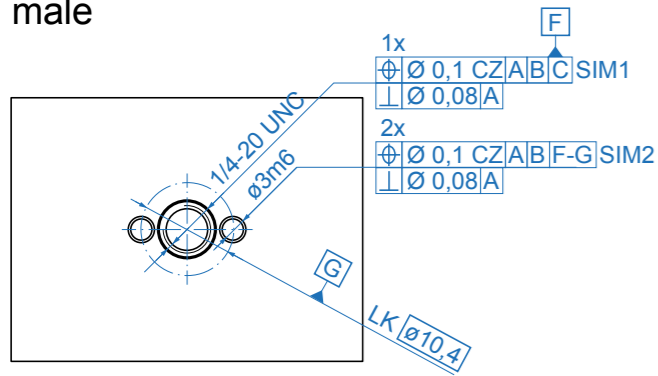

ARRI PIN-LOCK

ARRI INTERFACES – Version 2023-05

Technical data are subject to change without notice.

ARRI Interface 1/4" male

female

8 pinholes

ARRI Interface 3/8" male

female

8 pinholes

ARRI Interface Pattern 3/8" - 1/4"