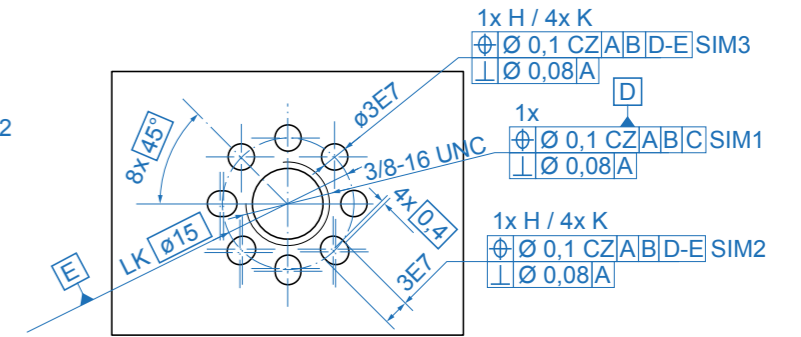

ARRI PIN-LOCK

ARRI INTERFACES – Version 2023-05

Technical data are subject to change without notice.

ARRI Interface 1/4" male

female

8 pinholes

ARRI Interface 3/8" male

female

8 pinholes

ARRI Interface Pattern 3/8" - 1/4"