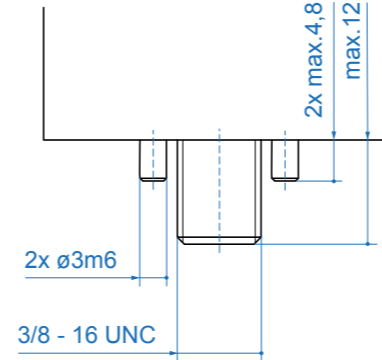

ARRI PIN-LOCK

ARRI INTERFACES – Version 2023-05

Technical data are subject to change without notice.

ARRI Interface 1/4" male

female

8 pinholes

ARRI Interface 3/8" male

female

8 pinholes

ARRI Interface Pattern 3/8" - 1/4"