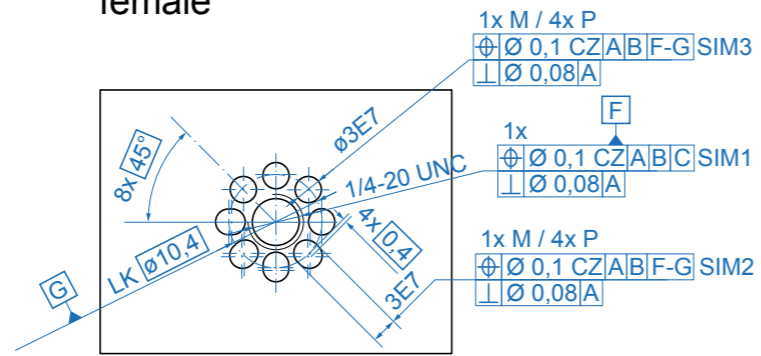

ARRI PIN-LOCK

ARRI INTERFACES – Version 2023-05

Technical data are subject to change without notice.

ARRI Interface 1/4" male

female

8 pinholes

ARRI Interface 3/8" male

female

8 pinholes

ARRI Interface Pattern 3/8" - 1/4"