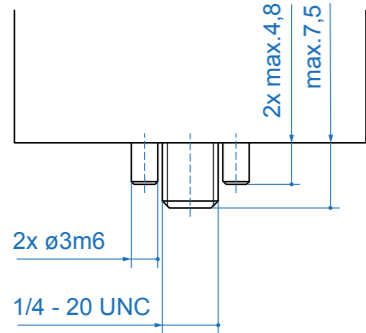

ARRI PIN-LOCK

ARRI INTERFACES – Version 2023-05

Technical data are subject to change without notice.

ARRI Interface 1/4" male

female

8 pinholes

ARRI Interface 3/8" male

female

8 pinholes

ARRI Interface Pattern 3/8" - 1/4"