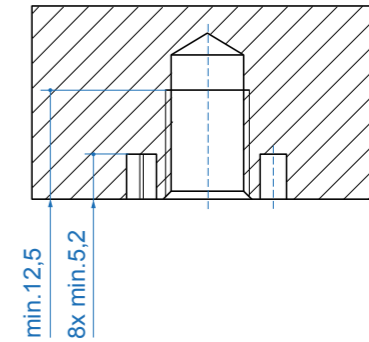

ARRI PIN-LOCK

ARRI INTERFACES – Version 2023-05

Technical data are subject to change without notice.

ARRI Interface 1/4" male

female

8 pinholes

ARRI Interface 3/8" male

female

8 pinholes

ARRI Interface Pattern 3/8" - 1/4"