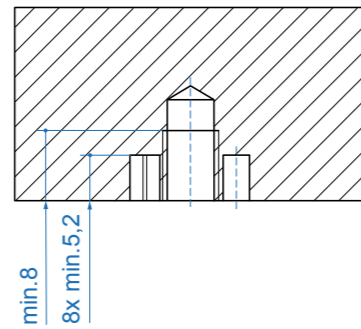

ARRI PIN-LOCK

ARRI INTERFACES – Version 2023-05

Technical data are subject to change without notice.

ARRI Interface 1/4" male

female

8 pinholes

ARRI Interface 3/8" male

female

8 pinholes

ARRI Interface Pattern 3/8" - 1/4"