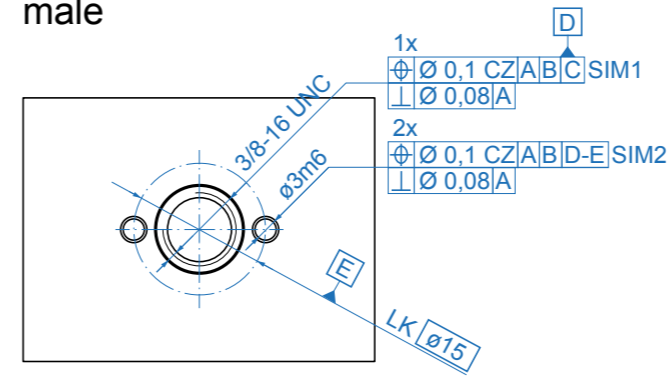

ARRI PIN-LOCK

ARRI INTERFACES – Version 2023-05

Technical data are subject to change without notice.

ARRI Interface 1/4" male

female

8 pinholes

ARRI Interface 3/8" male

female

8 pinholes

ARRI Interface Pattern 3/8" - 1/4"