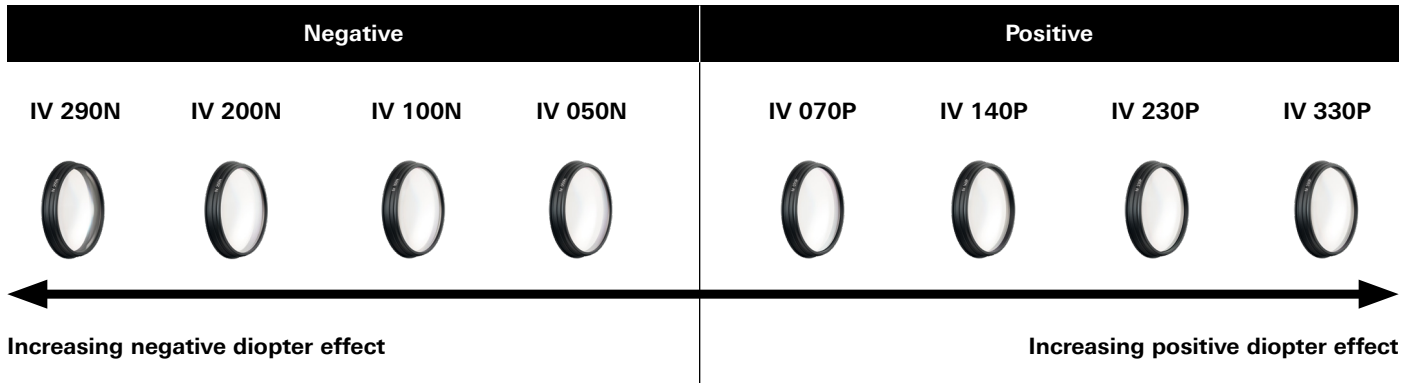

Impression V Filters

Available filter types:

Products available for order:

ARRI Impression V Filter Kit	KK.0048312
-------------------------------------	------------

Includes:

- 1x IV 070P
- 1x IV 140P
- 1x IV 230P
- 1x IV 330P
- 1x IV Shim Set
- 1x IV Velcro® Set
- 1x Torque-Screwdriver
- 1x IV 050N
- 1x IV 100N
- 1x IV 200N
- 1x IV 290N

Each pack contains a set of 3 filters of the mentioned filter type and includes 3 additional Velcro® sets.

Each pack contains a set of 3 filters of the mentioned filter type and includes 1 additional Shim Set and 2 Velcro® sets.

- Includes:**
6x IV Shim Set*

*One Shim Set contains 3x LPL mount shim 2 mm, 3x LPL mount shim 1.85 mm, 3x LDS shim 1.925 mm and 24x special TX6 screws.

Label your filtered lenses on set

- Includes:**
6x IV Velcro® Set**