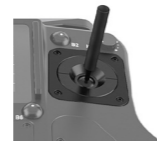

Mandatory Joysticks

Standard Joystick for SRH Remote Control Panel, [K2.0039880](#)