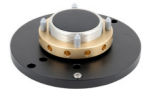

Additional CSS Grip Sets

Vibration Isolator for SRH, Gen. 2, Metric, Basic Set [KK.0039359](#)
includes:
Vibration Isolator for SRH, Gen. 2, metric K2.0038752
SRH Mitchell Mount Castle Nut, metric K2.0024106
Wrench for SRH Castle Nut, Mitchell Mount K2.0038756
Case for Vibration Isolator for SRH, Gen 2 K2.0038758

Vibration Isolator for SRH, Gen. 2, imperial, Basic Set [KK.0041936](#)
includes:
Vibration Isolator for SRH, Gen. 2, imperial K2.0041912
SRH Mitchell Mount Castle Nut, imperial K2.0041922
Wrench for SRH Castle Nut, Mitchell Mount K2.0038756
Case for Vibration Isolator for SRH, Gen 2 K2.0038758

SRH Mitchell Mount Collar, 45mm / 1.77in, [K2.0019297](#)

SRH Mitchell Mount Collar, 40mm / 1.57in, Metric, [K2.0024108](#)

SRH Mitchell Mount Castle Nut, metric, [K2.0024106](#)
imperial, K2.0041922

SRH Mitchell Mount, Metric [K2.0019298](#)